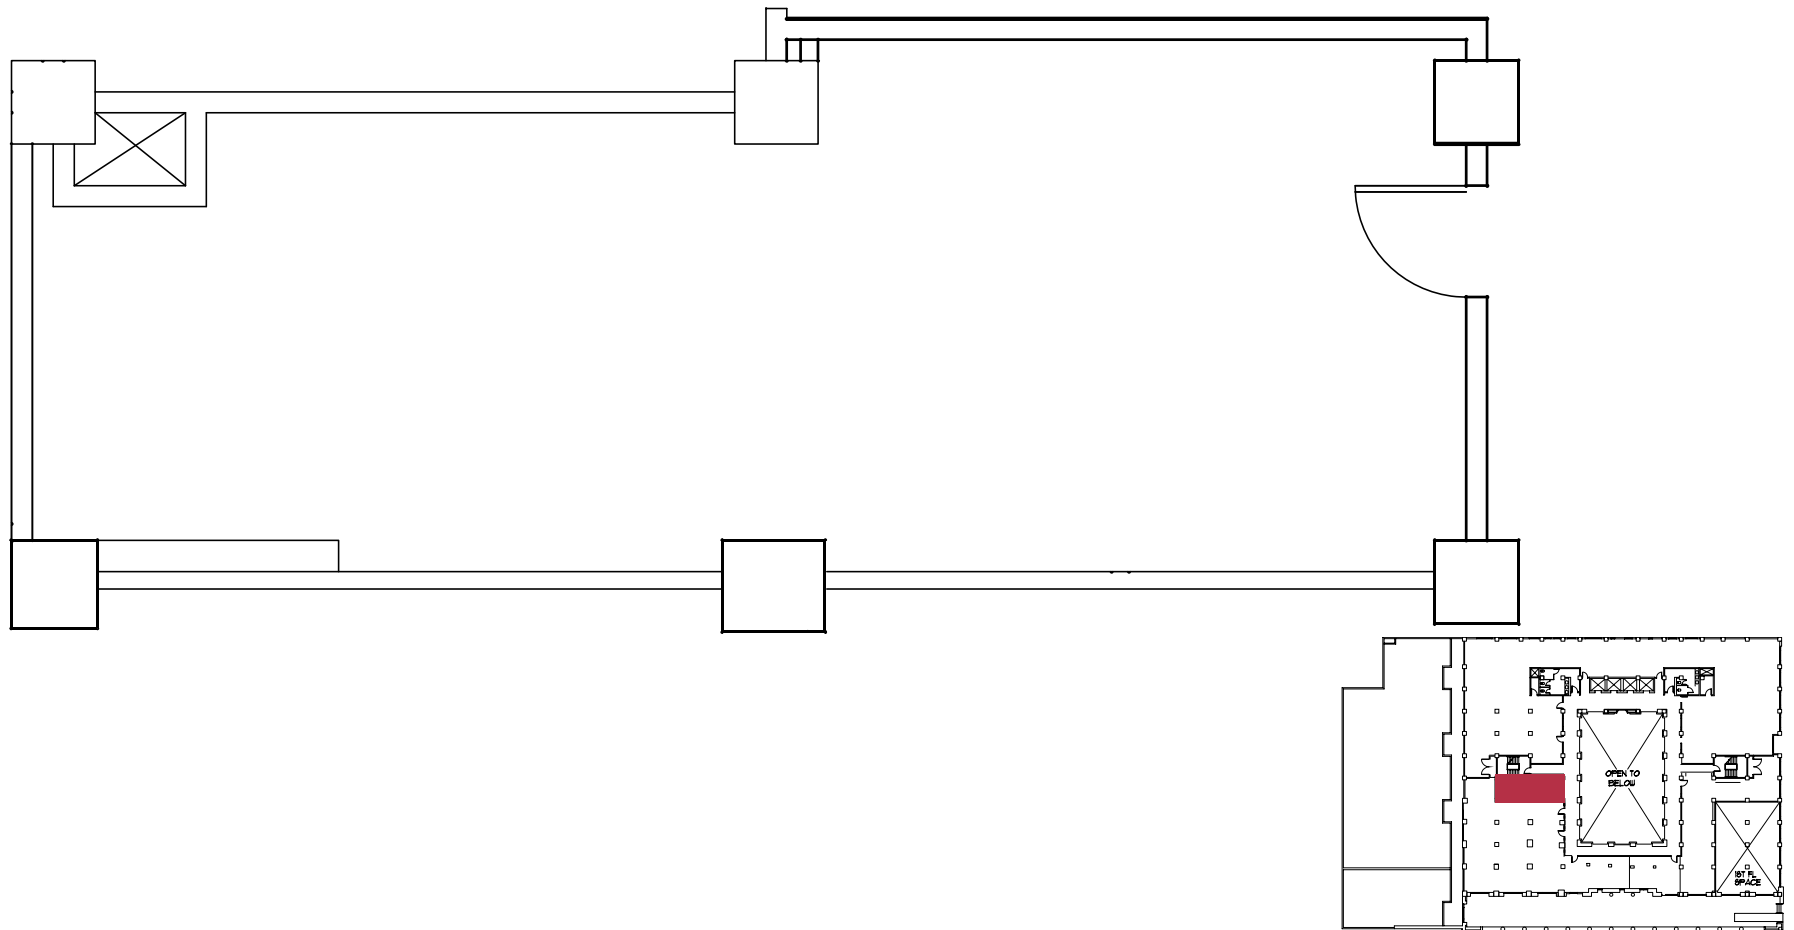

THE SENATOR

1121 L STREET

SUITE 201
±586 RSF

CONTACT

Greg Levi
+1 916 491 4310
RE License #00973235
greg.levi@am.jll.com

Alexis Garrett
+1 916 491 4316
RE License #01836361
alexis.garrett@am.jll.com

Jones Lang LaSalle Brokerage, Inc. RE License #01856260