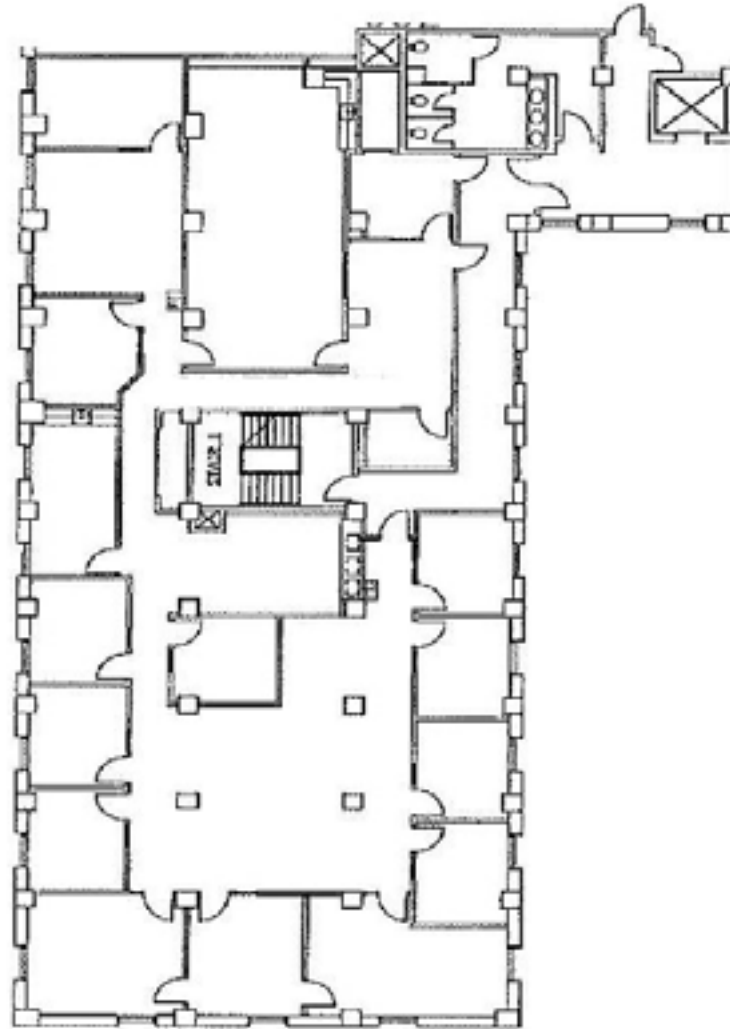

THE SENATOR

1121 L STREET

SUITE 600
± 6,046 RSF

CONTACT

Greg Levi
+1 916 491 4310
RE License #00973235
greg.levi@am.jll.com

Alexis Garrett
+1 916 491 4316
RE License #01836361
alexis.garrett@am.jll.com

Jones Lang LaSalle Brokerage, Inc. RE License #01856260