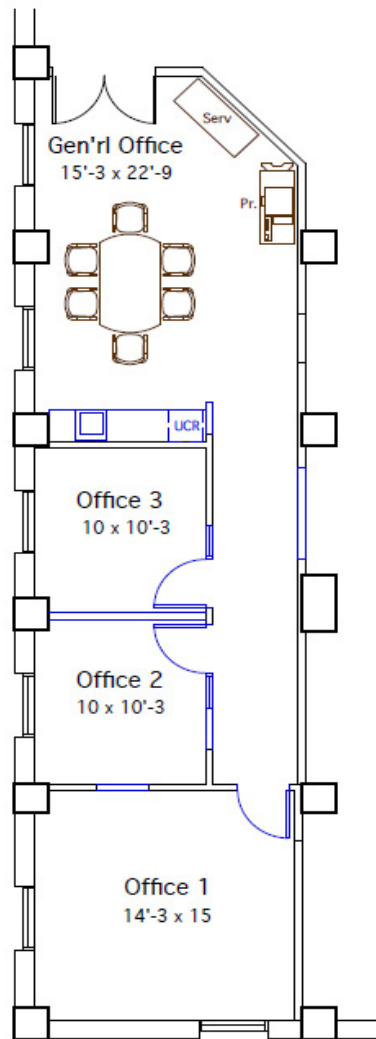

# THE SENATOR

1121 L STREET

SUITE 610  
± 1,068 RSF