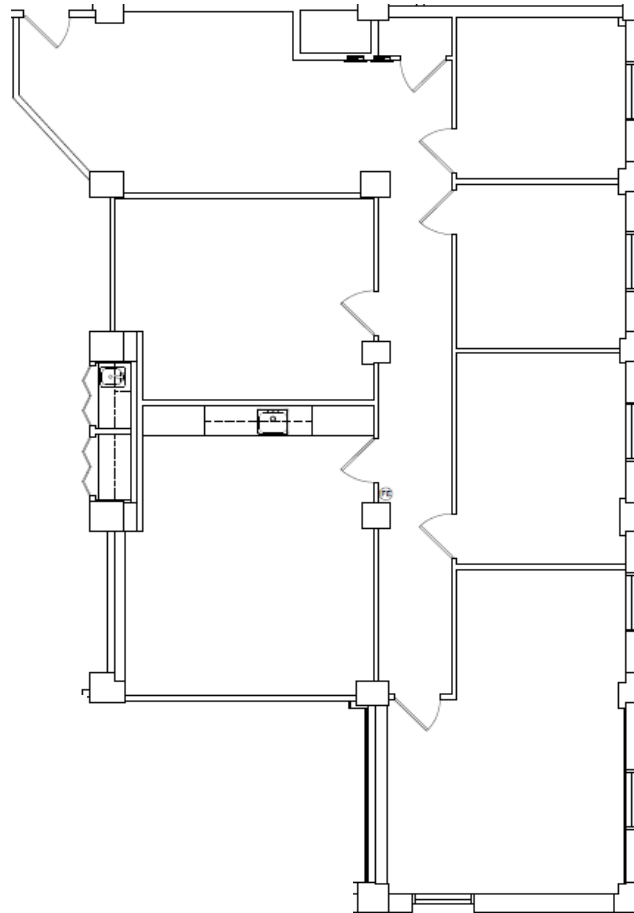

THE SENATOR

1121 L STREET

SUITE 809
± 2,183 RSF

CONTACT

Greg Levi
+1 916 491 4310
RE License #00973235
greg.levi@am.jll.com

Alexis Garrett
+1 916 491 4316
RE License #01836361
alexis.garrett@am.jll.com

Jones Lang LaSalle Brokerage, Inc. RE License #01856260