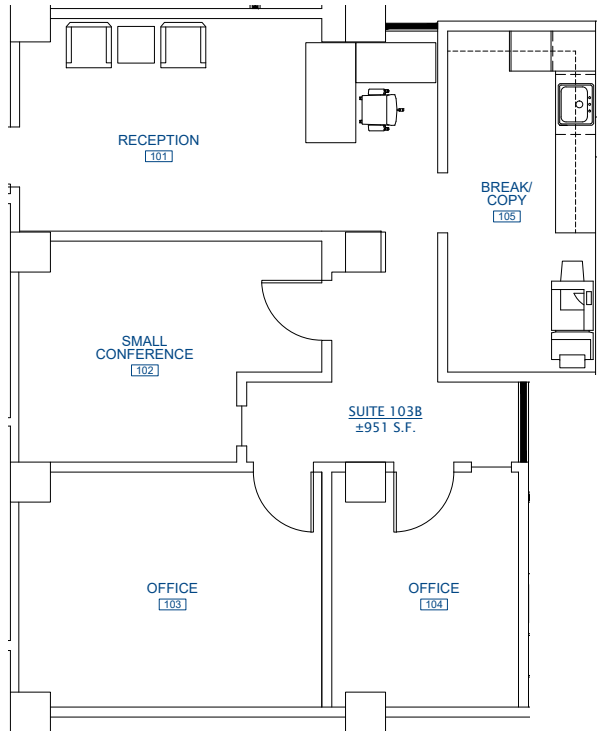

THE SENATOR

1121 L STREET

SUITE 103
± 1,195 RSF
AVAILABLE 1/1/2023

TEST FIT

AS-BUILT

CONTACT

Greg Levi
+1 916 491 4310
RE License #00973235
greg.levi@am.jll.com

Alexis Garrett
+1 916 491 4316
RE License #01836361
alexis.garrett@am.jll.com