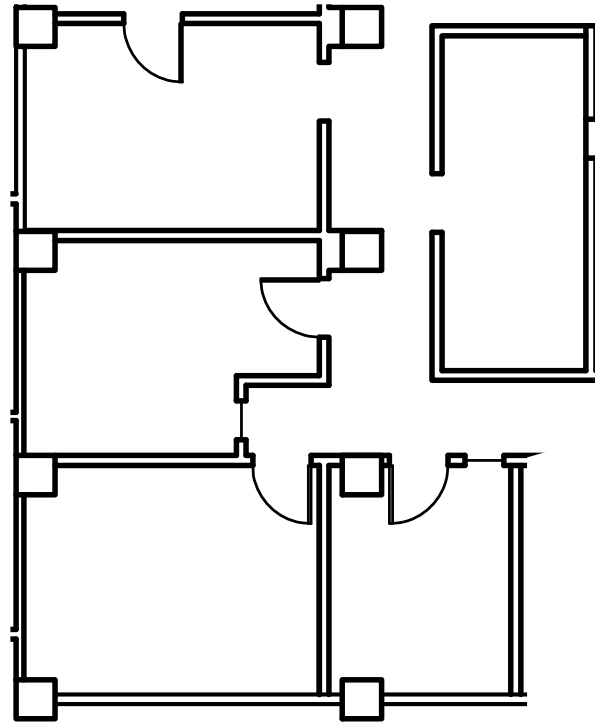

THE SENATOR

1121 L STREET

SUITE 103
± 1,195 RSF
AVAILABLE 1/1/2023

TEST FIT

AS-BUILT

CONTACT

Greg Levi
+1 916 491 4310
RE License #00973235
greg.levi@am.jll.com

Alexis Garrett
+1 916 491 4316
RE License #01836361
alexis.garrett@am.jll.com