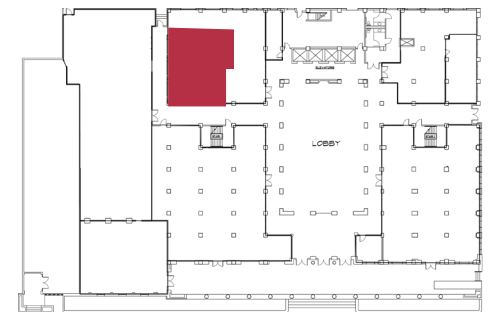

THE SENATOR

1121 L STREET

SUITE 103
± 1,195 RSF
AVAILABLE 1/1/2023

TEST FIT

AS-BUILT

CONTACT

Greg Levi
+1 916 491 4310
RE License #00973235
greg.levi@am.jll.com

Alexis Garrett
+1 916 491 4316
RE License #01836361
alexis.garrett@am.jll.com