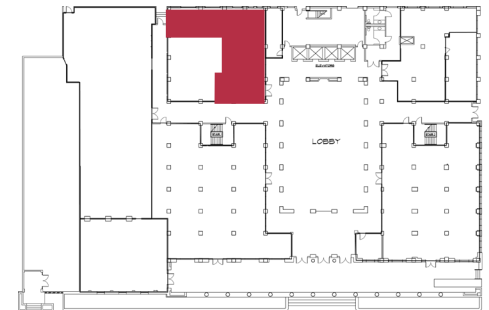

THE SENATOR

1121 L STREET

SUITE 104
± 1,881 RSF
AVAILABLE 1/1/2023

TEST FIT

AS-BUILT

CONTACT

Greg Levi
+1 916 491 4310
RE License #00973235
greg.levi@am.jll.com

Alexis Garrett
+1 916 491 4316
RE License #01836361
alexis.garrett@am.jll.com