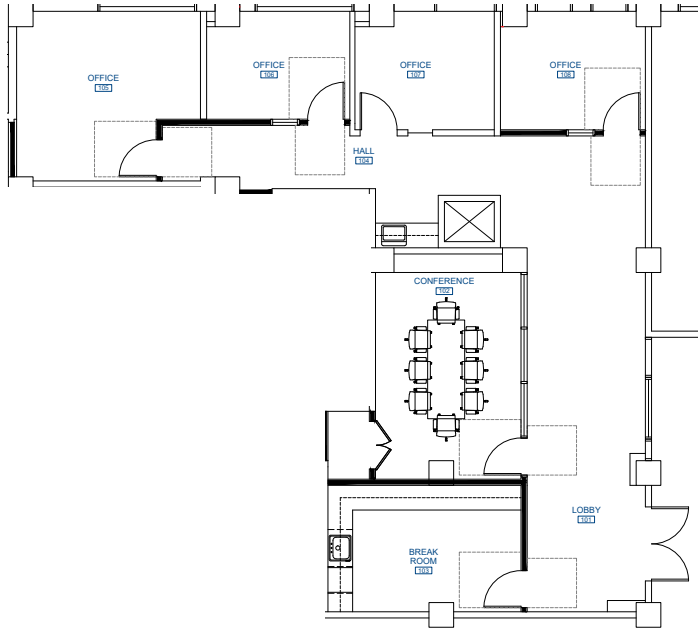

THE SENATOR

1121 L STREET

SUITE 104
± 1,881 RSF
AVAILABLE 1/1/2023

TEST FIT

AS-BUILT

CONTACT

Greg Levi
+1 916 491 4310
RE License #00973235
greg.levi@am.jll.com

Alexis Garrett
+1 916 491 4316
RE License #01836361
alexis.garrett@am.jll.com