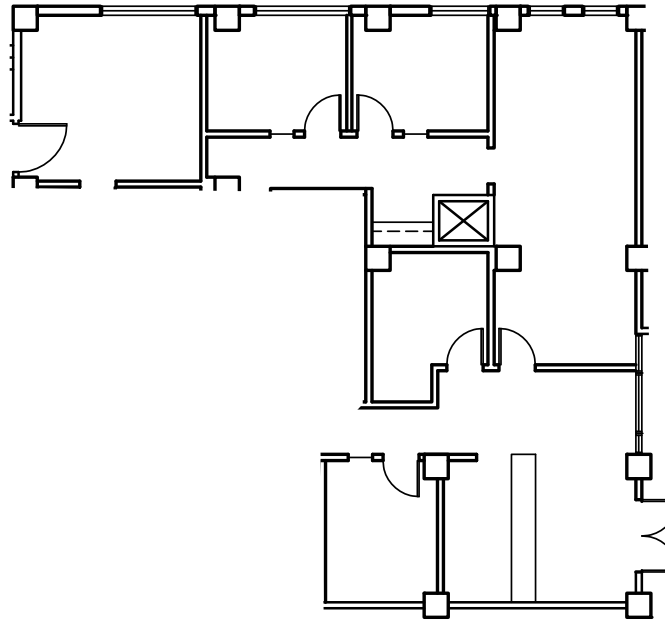

THE SENATOR

1121 L STREET

SUITE 104
± 1,881 RSF
AVAILABLE 1/1/2023

TEST FIT

AS-BUILT

CONTACT

Greg Levi
+1 916 491 4310
RE License #00973235
greg.levi@am.jll.com

Alexis Garrett
+1 916 491 4316
RE License #01836361
alexis.garrett@am.jll.com