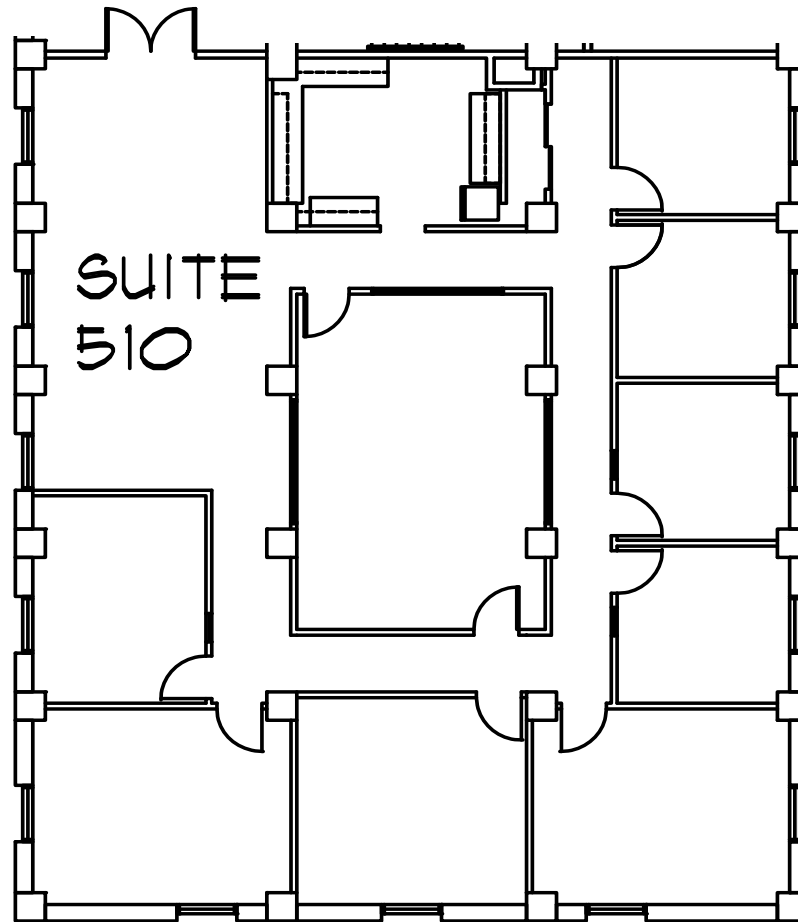

THE SENATOR

1121 L STREET

SUITE 510
± 3,654 RSF

CONTACT

Greg Levi
+1 916 491 4310
RE License #00973235
greg.levi@am.jll.com

Alexis Garrett
+1 916 491 4316
RE License #01836361
alexis.garrett@am.jll.com

Jones Lang LaSalle Brokerage, Inc. RE License #01856260