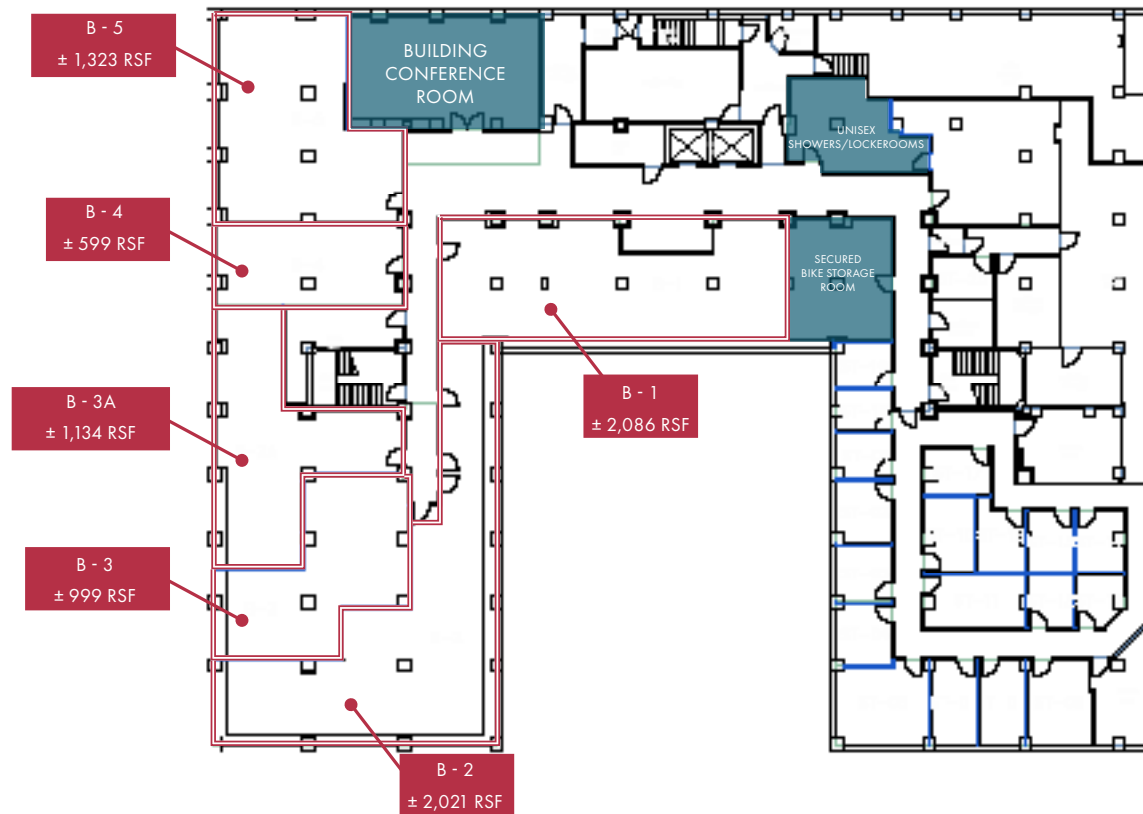

# THE SENATOR

1121 L STREET

## Lower Level

## AVAILABLE SUITES

SUITE B-1  
± 2,086 RSF

SUITE B-2  
± 2,021 RSF

SUITE B-3  
± 999 RSF

SUITE B-3A  
± 1,134 RSF

SUITE B-4  
± 599 RSF

SUITE B-5  
± 1,323 RSF