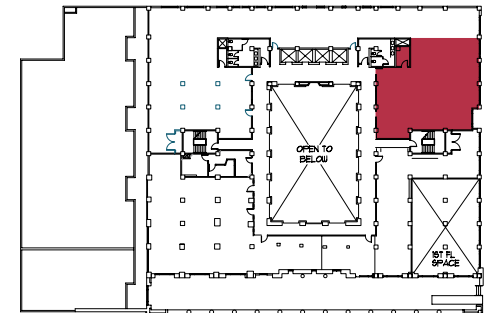

THE SENATOR

1121 L STREET

SUITE 207
±2,581 RSF

CONTACT

Greg Levi
+1 916 491 4310
RE License #00973235
greg.levi@am.jll.com

Alexis Garrett
+1 916 491 4316
RE License #01836361
alexis.garrett@am.jll.com

Jones Lang LaSalle Brokerage, Inc. RE License #01856260