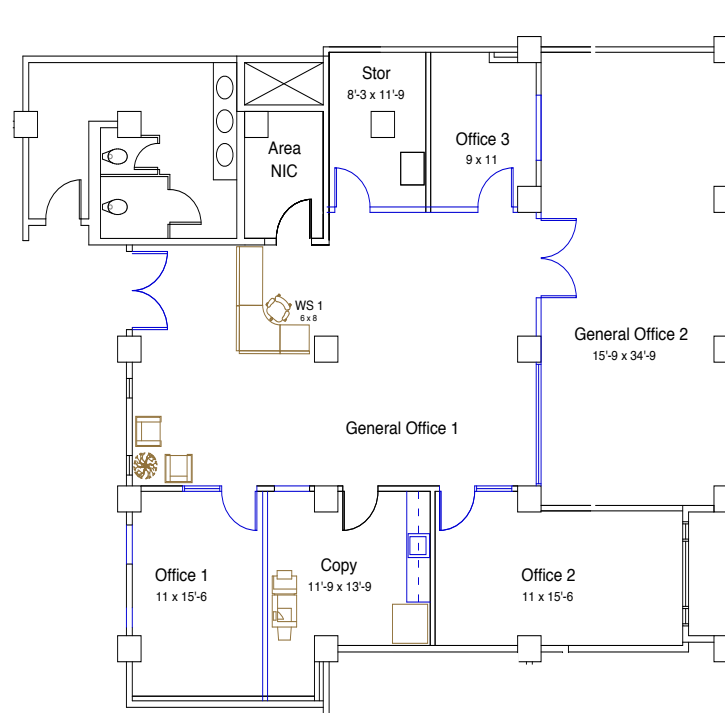

THE SENATOR

1121 L STREET

SUITE 207
±2,581 RSF

CONTACT

Greg Levi
+1 916 491 4310
RE License #00973235
greg.levi@am.jll.com

Alexis Garrett
+1 916 491 4316
RE License #01836361
alexis.garrett@am.jll.com

Jones Lang LaSalle Brokerage, Inc. RE License #01856260